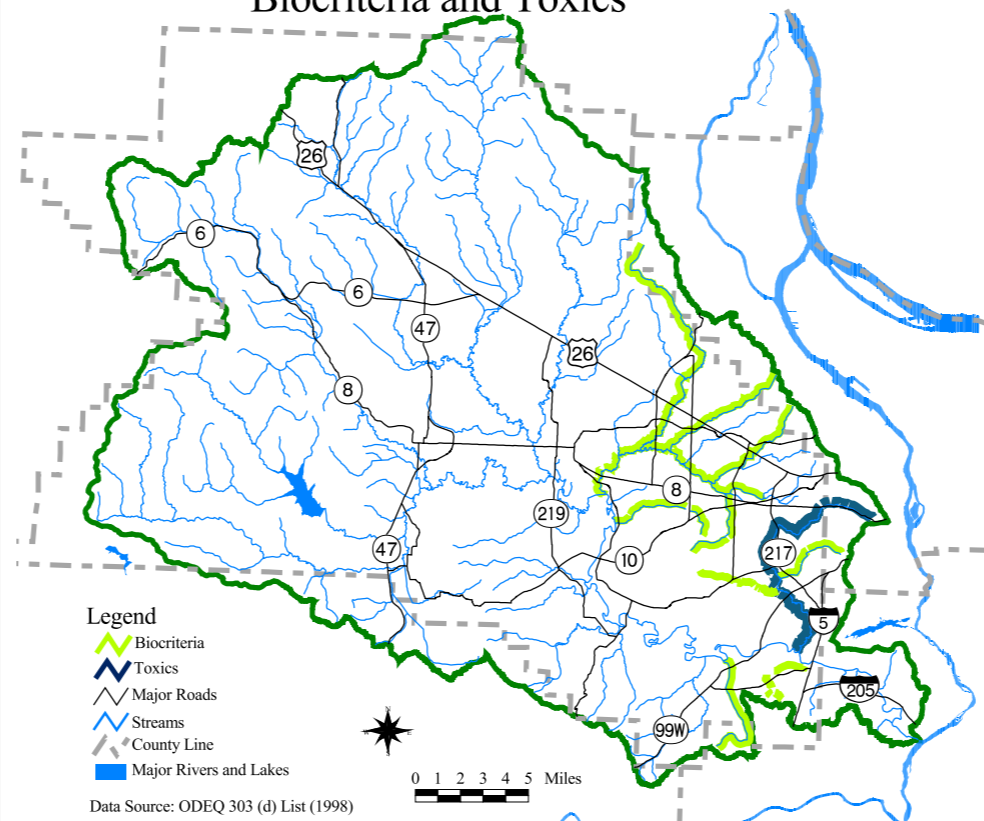

Water Quality Limited Streams 1998

Temperature

Dissolved Oxygen

Bacteria

Biocriteria and Toxics

Tualatin River Watershed

Water Quality

Tualatin River
Watershed Council
Atlas Project

Water Quality Limited Streams 1986