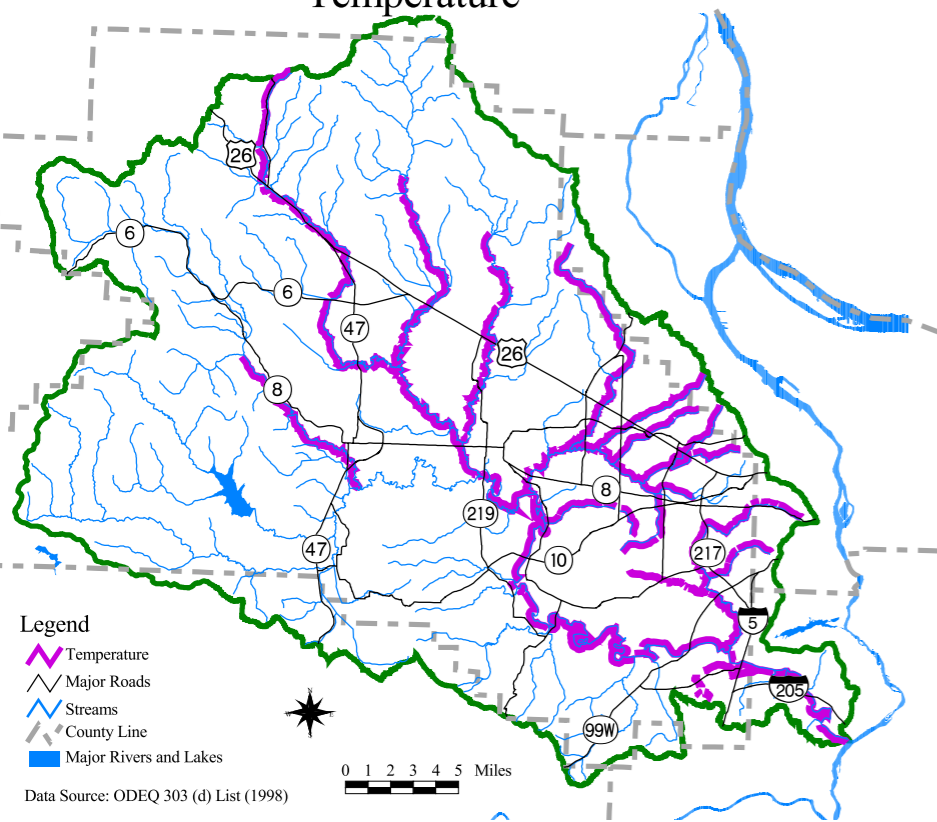

Water Quality Limited Streams 1998

Temperature

Dissolved Oxygen

Bacteria

Biocriteria and Toxics

Tualatin River Watershed

Water Quality

Tualatin River
Watershed Council
Atlas Project

Water Quality Limited Streams 1986