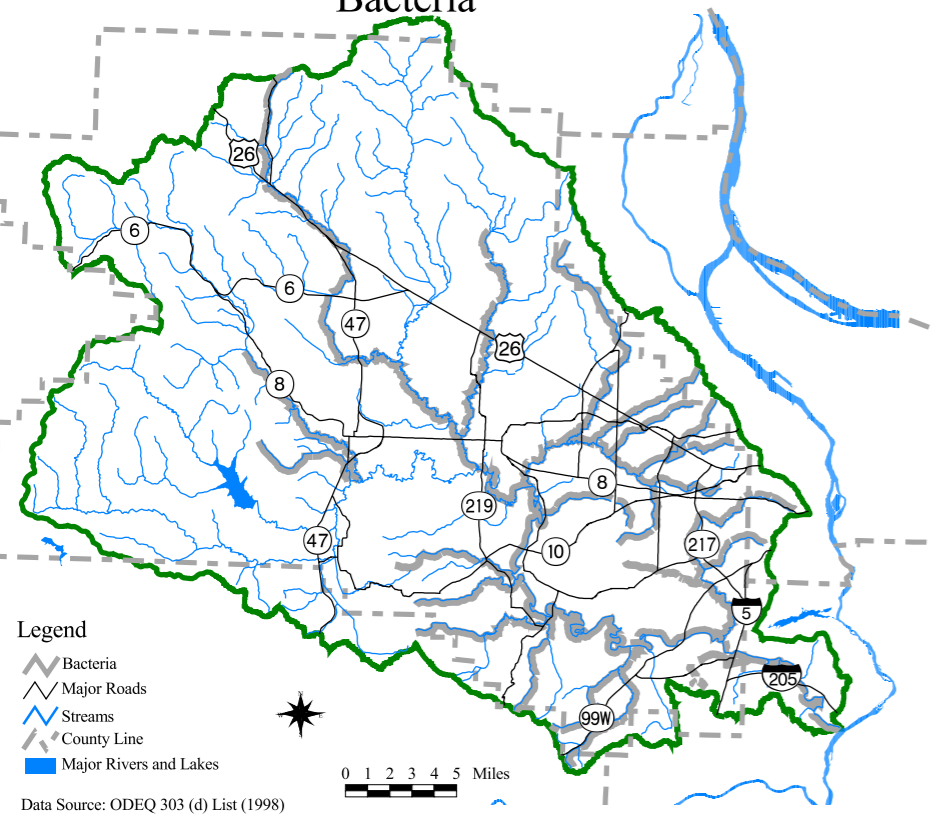

Water Quality Limited Streams 1998

Temperature

Dissolved Oxygen

Bacteria

Biocriteria and Toxics

Tualatin River Watershed

Water Quality

Tualatin River
Watershed Council
Atlas Project

Water Quality Limited Streams 1986